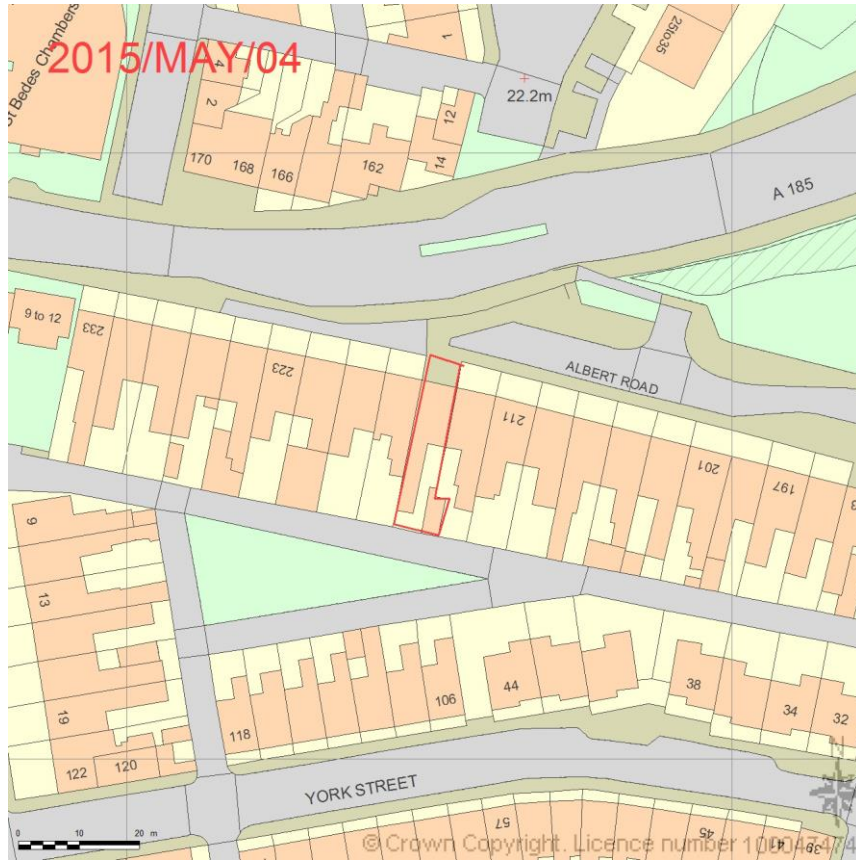

SITE LOCATION PLAN
AREA 2 HA
SCALE 1:1250 on A4
CENTRE COORDINATES: 432451, 564954

Supplied by Streetwise Maps Ltd
www.streetwise.net
Licence No: 100047474
17/06/2015 11:19